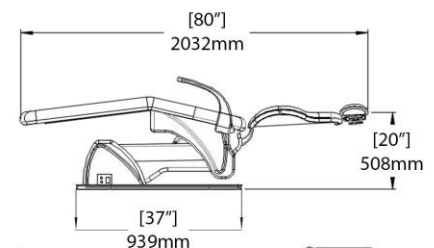

Precise, Expandable, Intelligent
Precision Controls, Built-in Wi-Fi, and
USB Port for Remote Diagnostics

Simple Operation
Easy Access to Foot Control and
Optional Touchpads

800.275.3368 | Tel: 954.730.3636 | Fax 954.730.3602
1280 SW 27th Ave | Pompano Beach, FL 33069
www.summitdental.com