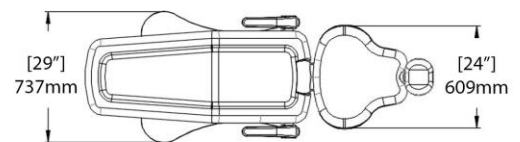

Precise, Expandable, Intelligent
Precision Controls, Built-in Wi-Fi, and
USB Port for Remote Diagnostics

Simple Operation
Easy Access to Foot Control and
Optional Touchpads

800.275.3368 | Tel: 954.730.3636 | Fax 954.730.3602
1280 SW 27th Ave | Pompano Beach, FL 33069
www.summitdental.com