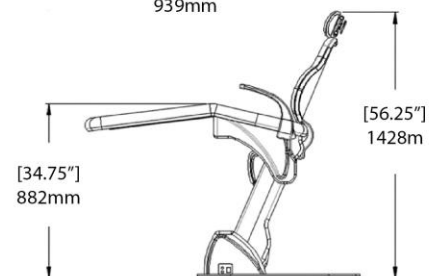

Precise, Expandable, Intelligent
Precision Controls, Built-in Wi-Fi, and
USB Port for Remote Diagnostics

Simple Operation
Easy Access to Foot Control and
Optional Touchpads

800.275.3368 | Tel: 954.730.3636 | Fax 954.730.3602
1280 SW 27th Ave | Pompano Beach, FL 33069
www.summitdental.com