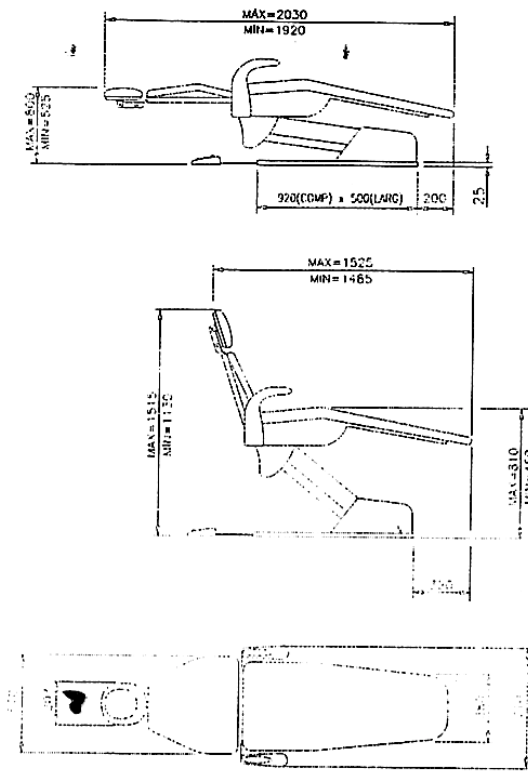

Weight & Dimensions

Shipping Information

Model 3050 & 1750
Shipping Weight: 290

Upholstery Set
Model 3050 & 1750
Shipping Weight:

Footprint

Model

Model

General Dimension

Model 3050

Model 1750