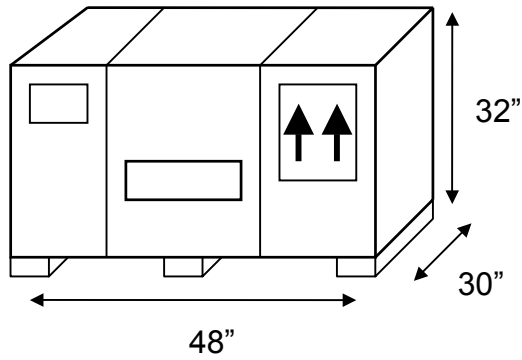

Weight & Dimensions

Shipping Information

Model 3050 & 1750
Shipping Weight: 290

Upholstery Set
Model 3050 & 1750
Shipping Weight:

Footprint

Model

Model

General Dimension