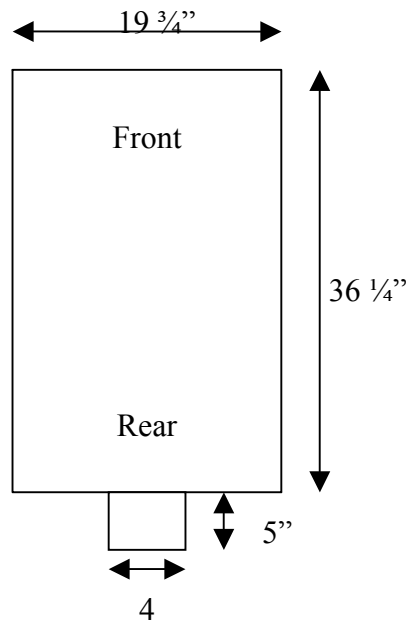

Weight & Dimensions

Shipping Information

Model 3050 & 1750
Shipping Weight: 290

Upholstery Set
Model 3050 & 1750
Shipping Weight:

Footprint

Model

Model

General Dimension