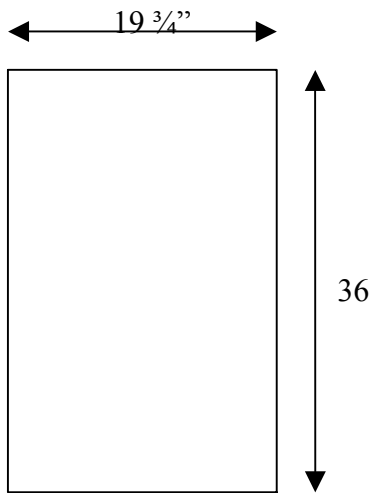

Weight & Dimensions

Shipping Information

Model 3050 & 1750
Shipping Weight: 290

Upholstery Set
Model 3050 & 1750
Shipping Weight:

Footprint

Model

Model

General Dimension