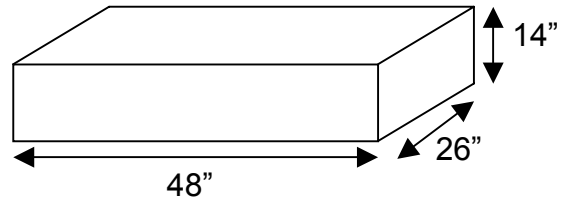

Weight & Dimensions

Shipping Information

Model 3050 & 1750
Shipping Weight: 290

Upholstery Set
Model 3050 & 1750
Shipping Weight:

Footprint

Model

Model

General Dimension